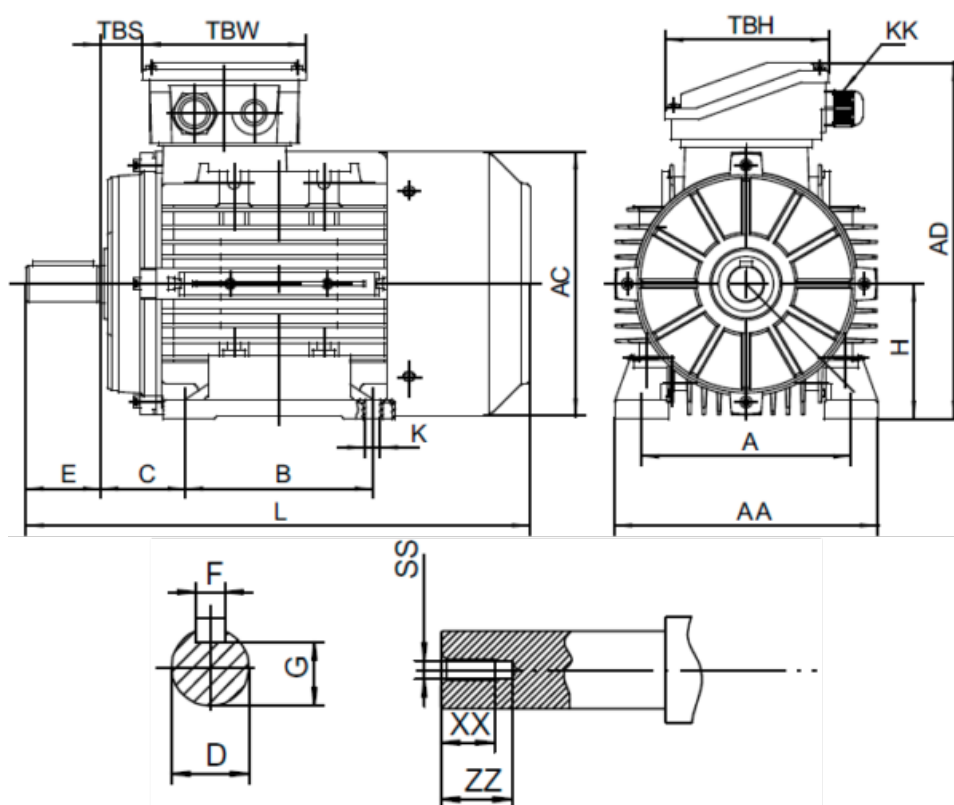

Data Sheet

Article number: 25180040042240

Description: Kleedrive T3A 112M-4 4.0kw 1400 rpm UL/CSA
3x400/690V 50 HZ IP55 B3 Eff=88,6%

Measures

A = 190	F = 8	TBW = 118
AA = 224	G = 24	XX = 22
AC = Ø220	H = 112	ZZ = 30
AD = 283	KK = -	
B = 140	L = 397	
C = 70	SS = M10	
D = Ø28	TBH = 118	
E = 60	TBS = 33	